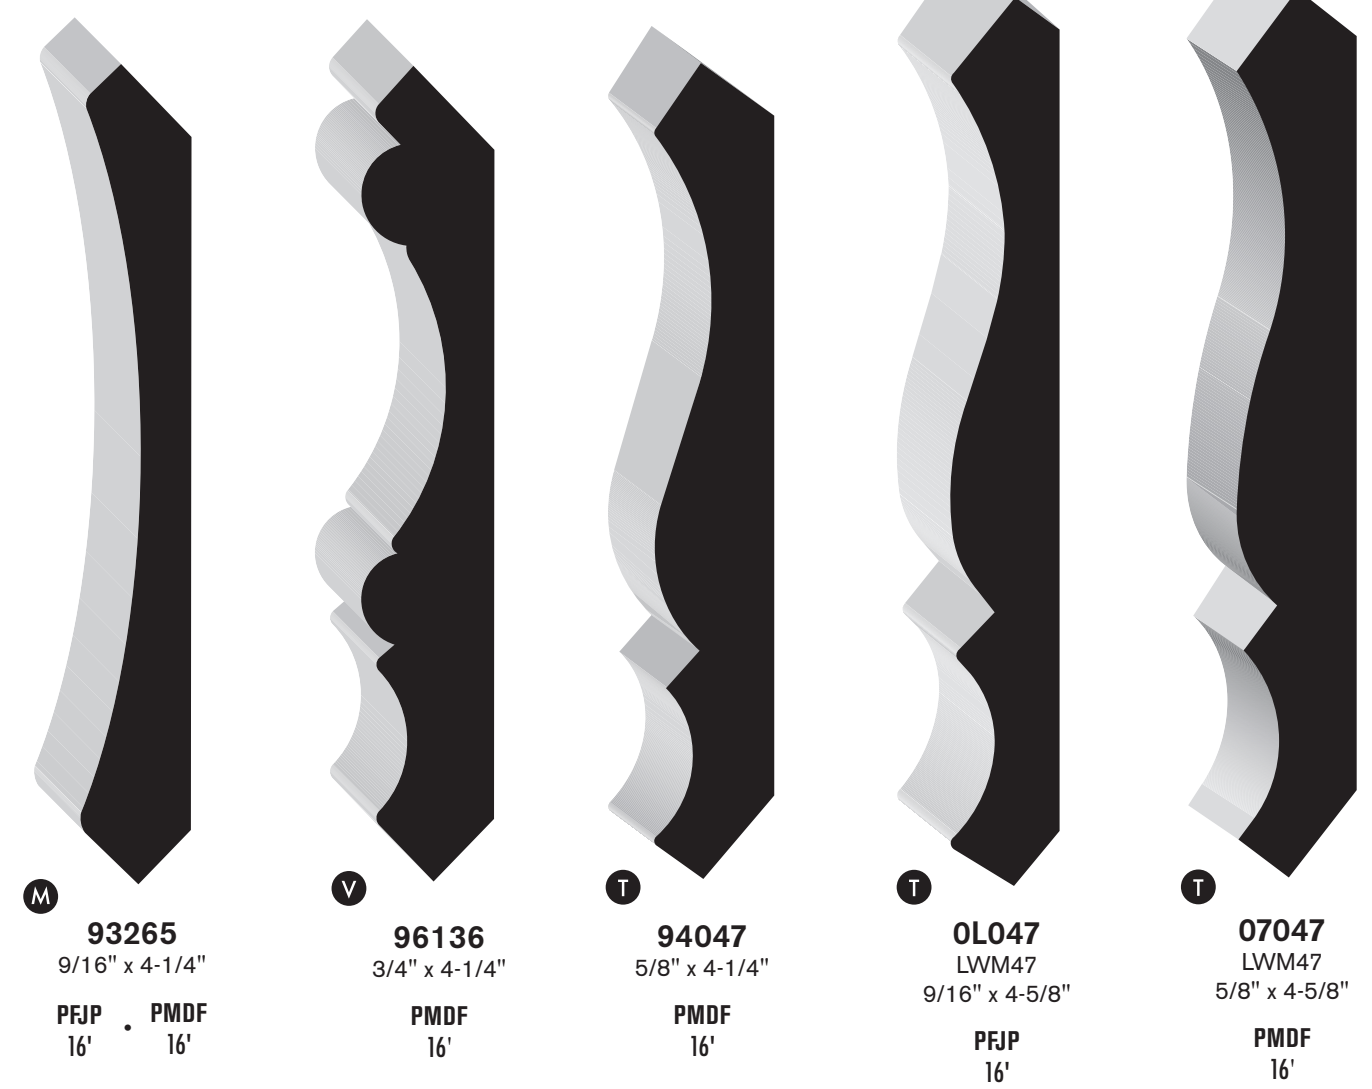

93265
9/16" x 4-1/4"
PFJP • PMDF
16' • 16'

96136
3/4" x 4-1/4"
PMDF
16'

94047
5/8" x 4-1/4"
PMDF
16'

OL047
LWM47
9/16" x 4-5/8"
PFJP
16'

07047
LWM47
5/8" x 4-5/8"
PMDF
16'